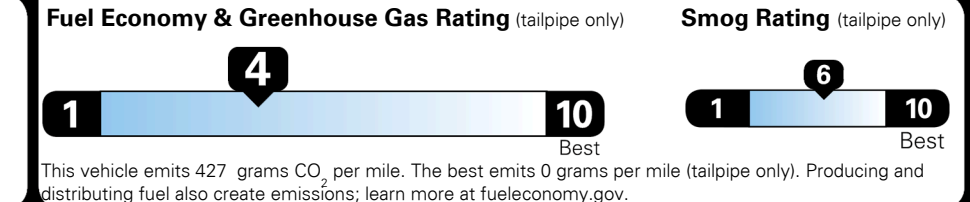

Full Tank of Gas

GENESIS WARRANTY

- 5-year/60,000-mile New Vehicle Warranty*
- 10-year/100,000-mile Powertrain Warranty*
- 7-year/Unlimited-mile Anti-perforation Warranty*
- Limited warranties, see retailer for details

Manufacturer's Suggested Retail Price: $73,500.00

ADDED FEATURES:

- *UYUNI WHITE(UYH) Paint $650.00
- Accessories
- *Cargo Blocks $40.00
- *Cargo Net $55.00
- *First Aid Kit $65.00
- *Fragrance Cartridges $160.00
- *Mudguards $160.00
- *NFC Key Card $30.00

SOLD TO: OH710 SHIPPED TO: OH710
GENESIS OF BEDFORD
18300 ROCKSIDE ROAD
BEDFORD OH 44146

VIN: KMHUCESB8TU323583	EXTERIOR COLOR: UYUNI WHITE	INTERIOR/SEAT COLOR: EARTH BROWN/SMOKY
MODEL: V0442A45	PORT OF ENTRY: TC	TRANSPORT: TRUCK
EMISSIONS: This vehicle is certified to meet emission requirements in all 50 states		ACCESSORY WEIGHT: 4 lbs./ 2 kgs.

Inland Freight & Handling : $1,495.00

TOTAL PRICE: $76,155.00

EPA DOT Fuel Economy and Environment

Gasoline Vehicle

Fuel Economy

21 MPG
combined city/hwy

19 MPG
city

24 MPG
highway

4.8 gallons per 100 miles

Standard SUVs range from 12 to 115 MPG. The best vehicle rates 146 MPGe.

You spend $6,250
more in fuel costs over 5 years compared to the average new vehicle.

Annual fuel cost $2,950

Actual results will vary for many reasons, including driving conditions and how you drive and maintain your vehicle. The average new vehicle gets 29 MPG and costs $8,500 to fuel over 5 years. Cost estimates are based on 15,000 miles per year at $ 4.15 per gallon. MPGe is miles per gasoline gallon equivalent. Vehicle emissions are a significant cause of climate change and smog.

fueleconomy.gov
Calculate personalized estimates and compare vehicles

GOVERNMENT 5-STAR SAFETY RATINGS

Overall Vehicle Score ★★★★★
Based on the combined rating of frontal, side and rollover. Should ONLY be compared to other vehicles of similar size and weight.

Frontal Crash	Driver Passenger	★★★★★
Based on the risk of injury in a frontal impact. Should ONLY be compared to other vehicles of similar size and weight.		
Side Crash	Front seat Rear seat	★★★★★
Based on the risk of injury in a side impact.		
Rollover		★★★★★
Based on the risk of rollover in a single-vehicle crash.		

Manufacturer's suggested retail price includes manufacturer's recommended pre-delivery service. Gasoline license and title fees state and local taxes and dealer installed options and accessories are not included in the manufacturer's suggested retail price. This label has been affixed to this vehicle by Genesis Motor America, pursuant to the requirements of 15 U.S.C. 1231 et seq. which prohibits its removal or alteration prior to delivery to the ultimate purchaser.

Star ratings range from 1 to 5 stars (★★★★★) with 5 being the highest.
Source: National Highway Traffic Safety Administration (NHTSA).
www.safercar.gov or 1-888-327-4236

PARTS CONTENT INFORMATION

FOR VEHICLES IN THIS CARLINE: U.S./CANADIAN PARTS CONTENT: 3 %
MAJOR SOURCES OF FOREIGN PARTS CONTENT: KOREA: 80 %
FOR THIS VEHICLE: FINAL ASSEMBLY POINT: ULSAN, KOREA
COUNTRY OF ORIGIN:

ENGINE: KOREA **TRANSMISSION: KOREA**
Note: Parts content does not include final assembly, distribution, or other non-parts costs.