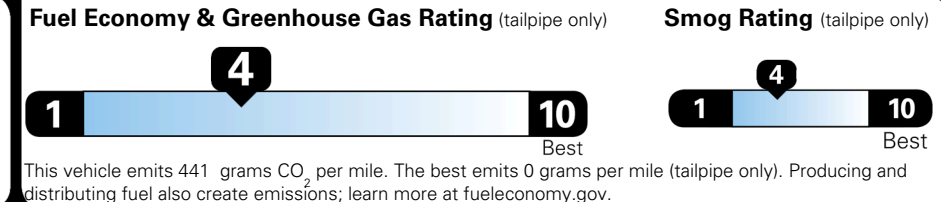

Full Tank of Gas

GENESIS WARRANTY

- 5-year/60,000-mile New Vehicle Warranty*
- 10-year/100,000-mile Powertrain Warranty*
- 7-year/Unlimited-mile Anti-perforation Warranty*
- Limited warranties, see dealer for details

Manufacturer's Suggested Retail Price: $103,000.00

ADDED FEATURES:

- *CAPRI BLUE(NRB) Paint $650.00
- Accessories
- *Cargo Mat $200.00
- *First Aid Kit $65.00
- *NFC Card $30.00

SOLD TO: OH703   **SHIPPED TO: OH703**
GENESIS OF BRUNSWICK
2961 CENTER ROAD
BRUNSWICK OH 44212

VIN: KMTFC4SD7TU062101	EXTERIOR COLOR: CAPRI BLUE	INTERIOR/SEAT COLOR: GLACIER WHITE/URBAN
MODEL: 9C6AAJ9GS4A5	PORT OF ENTRY: TC	TRANSPORT: TRUCK
EMISSIONS: This vehicle is certified to meet emission requirements in all 50 states		ACCESSORY WEIGHT: 9 lbs./ 4 kgs.

Inland Freight & Handling : $1,495.00

TOTAL PRICE: $105,440.00

83 A 0926TPORGY 3

EPA DOT Fuel Economy and Environment

Gasoline Vehicle

Fuel Economy

20 MPG
combined city/hwy

17 city   24 highway

5.0 gallons per 100 miles

Large Cars range from 14 to 146 MPG. The best vehicle rates 146 MPGe.

You spend $7,000
more in fuel costs over 5 years compared to the average new vehicle.

Annual fuel cost $3,100

Actual results will vary for many reasons, including driving conditions and how you drive and maintain your vehicle. The average new vehicle gets 29 MPG and costs $8,500 to fuel over 5 years. Cost estimates are based on 15,000 miles per year at $ 4.15 per gallon. MPG is miles per gasoline gallon equivalent. Vehicle emissions are a significant cause of climate change and smog.

fueleconomy.gov
Calculate personalized estimates and compare vehicles

GOVERNMENT 5-STAR SAFETY RATINGS

This vehicle has not been rated by the government for overall vehicle score, frontal crash, side crash or rollover risk.

Source: National Highway Traffic Safety Administration (NHTSA).
www.safercar.gov or 1-888-327-4236

Manufacturer's suggested retail price includes manufacturer's recommended pre-delivery service. Gasoline license and title fees state and local taxes and dealer installed options and accessories are not included in the manufacturer's suggested retail price. This label has been affixed to this vehicle by Genesis Motor America, pursuant to the requirements of 15 U.S.C. 1231 et seq. which prohibits its removal or alteration prior to delivery to the ultimate purchaser.

PARTS CONTENT INFORMATION

FOR VEHICLES IN THIS CARLINE: U.S./CANADIAN PARTS CONTENT: 2 %
MAJOR SOURCES OF FOREIGN PARTS CONTENT: KOREA: 85 %
FOR THIS VEHICLE: FINAL ASSEMBLY POINT: ULSAN, KOREA
COUNTRY OF ORIGIN:
ENGINE: KOREA   TRANSMISSION: KOREA
Note: Parts content does not include final assembly, distribution, or other non-parts costs.