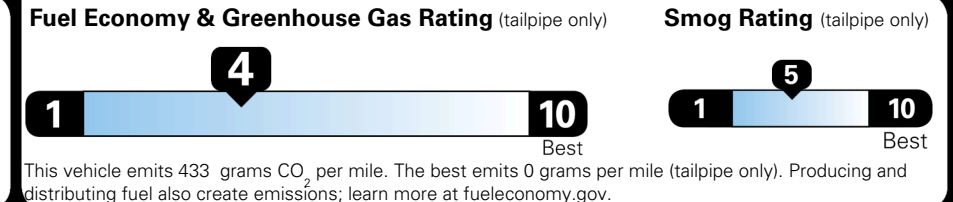

TOTAL PRICE: \$74,055.00

Inland Freight & Handling : \$1,495.00

EPA DOT Fuel Economy and Environment

Gasoline Vehicle

Fuel Economy

21 MPG
 combined city/hwy

18 MPG
 city

25 MPG
 highway

4.8 gallons per 100 miles

Small SUVs range from 14 to 125 MPG. The best vehicle rates 146 MPGe.

You spend \$6,250
 more in fuel costs over 5 years compared to the average new vehicle.

Annual fuel cost \$2,950