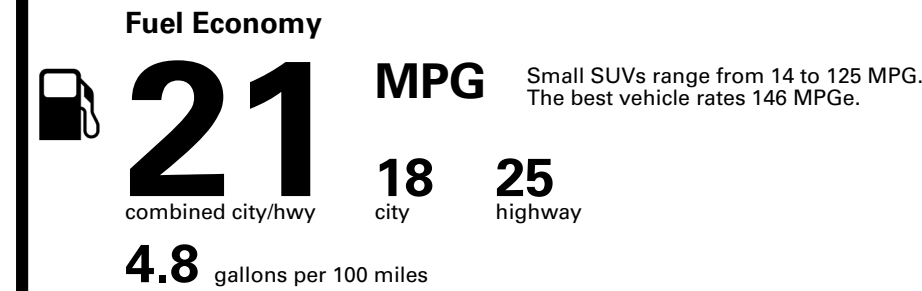

TOTAL PRICE: \$73,750.00

EPA DOT Fuel Economy and Environment

Gasoline Vehicle

You spend \$6,250
more in fuel costs over 5 years
compared to the average new vehicle.

Annual fuel cost \$2,950

Fuel Economy & Greenhouse Gas Rating (tailpipe only)