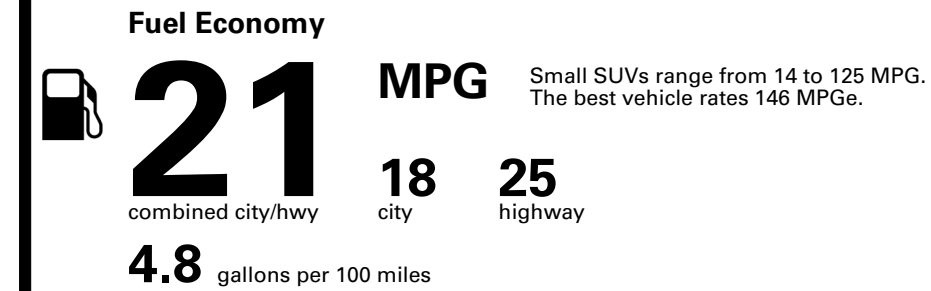

TOTAL PRICE: \$74,050.00

119 A

EPA DOT Fuel Economy and Environment

Gasoline Vehicle

You spend \$6,250
more in fuel costs over 5 years
compared to the average new vehicle.

Annual fuel cost \$2,950

Fuel Economy & Greenhouse Gas Rating (tailpipe only)